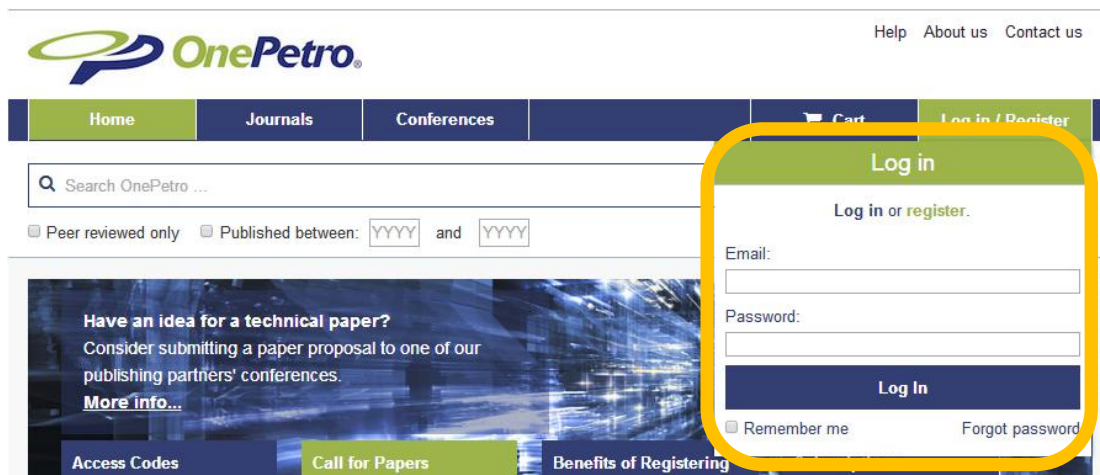

Full text Author Company/Institution Publisher Journal Conference

Exact phrase Add

3、OnePetro 数据库注册账号：

3.1 点击右上角“Log in / Register”

3.2 选择“Register”后，输入名、姓、学校邮箱、密码等信息。点击注册。

3.3 注册完成后，注册邮箱会收到如下邮件。

4、OnePetro 数据库——域名邮箱激活下载功能：

4.1 点击右上“log in”，输入学校邮箱进行登录

4.2. 单击"My account", 在下拉选择 "Account details"

4.3. 在“Domain validation”下，点击“Go”，进行域名激活

The screenshot displays the OnePetro website interface. At the top, there is a navigation bar with links for Home, Journals, Conferences, Cart (0) USD 0.00, and My account. A search bar is located below the navigation bar. The main content area is titled "My account" and includes sections for "Edit details", "Access codes", "Domain validation", and "Society memberships".